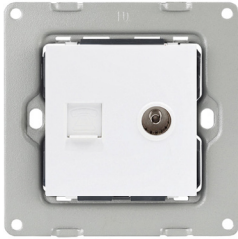

Interra UK & Universal Type Socket Series

TV/SAT & Data Socket Series

Single TV and Single R11 Telephone Socket - White

Product Code	Dimensions (W×H×D)	Notes
ITR971-1000	86 x 86 mm	Without frame.