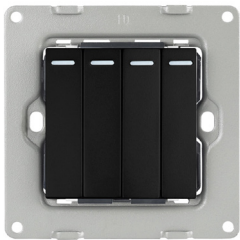

3 Gang Switch - White

Product Code	Dimensions (W×H×D)	Notes
ITR977-1003	86 x 86 mm	Without frame.

4 Gang Switch - White

Product Code	Dimensions (W×H×D)	Notes
ITR977-1004	86 x 86 mm	Without frame.

1 Gang Switch - Black

Product Code	Dimensions (W×H×D)	Notes
ITR977-0001	86 x 86 mm	Without frame.

2 Gang Switch - Black

Product Code	Dimensions (W×H×D)	Notes
ITR977-0002	86 x 86 mm	Frames & Mounting Boxes are not included.

Interra UK & Universal Type Switch Series

Conventional Switch Series

3 Gang Switch - Black

Product Code	Dimensions (W×H×D)	Notes
ITR977-0003	86 x 86 mm	Without frame.

4 Gang Switch - Black

Product Code	Dimensions (W×H×D)	Notes
ITR977-0004	86 x 86 mm	Without frame.