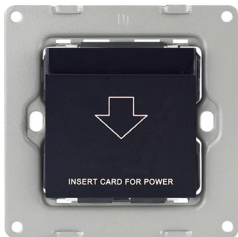

Hotel Key Card Holder (Energy Saver) - Black

Product Code	Dimensions (W×H×D)	Notes
ITR976-0000	86 x 86 mm	Without frame.