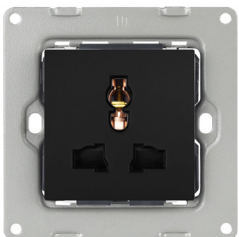

3 Pin Universal Switched Socket with USB Charger - White

Product Code	Dimensions (W×H×D)	Notes
ITR940-1021	86 x 86 mm	Without frame.

Interra UK & Universal Type Socket Series

Universal Socket Series

5 Pin Universal Switched Socket with 2 USB Chargers - White

Product Code	Dimensions (W×H×D)	Notes
ITR941-1021	86 x 86 mm	Without frame.

146 Type 3 Pin Universal Switched Socket - White

Product Code	Dimensions (W×H×D)	Notes
ITR950-1002	147 x 86 mm	Without frame.

146 Type 3 Pin Universal Switched Socket with 2 USB Chargers - White

Product Code	Dimensions (W×H×D)	Notes
ITR950-1022	147 x 86 mm	Without frame.

3 Pin Universal Socket - Black

Product Code	Dimensions (W×H×D)	Notes
ITR940-0000	86 x 86 mm	Without frame.

3 Pin Universal Switched Socket - Black

Product Code	Dimensions (W×H×D)	Notes
ITR940-0001	86 x 86 mm	Without frame.

3 Pin Universal Socket with 2 USB Charger- Black

Product Code	Dimensions (W×H×D)	Notes
ITR940-0020	86 x 86 mm	Without frame.

Interra UK & Universal Type Socket Series