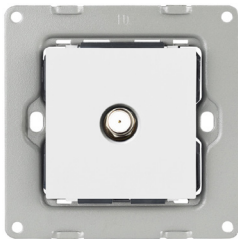

Product Code	Dimensions (W×H×D)	Notes
ITR941-0021	86 x 86 mm	Without frame.

146 Type 3 Pin Universal Switched Socket - Black

Product Code	Dimensions (W×H×D)	Notes
ITR950-0002	147 x 86 mm	Without frame.

146 Type 3 Pin Universal Switched Socket with 2 USB Chargers - Black

Product Code	Dimensions (W×H×D)	Notes
ITR950-0022	147 x 86 mm	Without frame.

Interra UK & Universal Type Socket Series

TV/SAT & Data Socket Series

Single TV and Single R11 Telephone Socket - White

Product Code	Dimensions (W×H×D)	Notes
ITR971-1000	86 x 86 mm	Without frame.