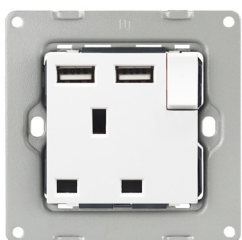

Push Button Series

1 Gang Push Button with Locator Light - White

Product Code	Dimensions (W×H×D)	Notes
ITR978-1000	86 x 86 mm	Without frame.

1 Gang Push Button with Locator Light - Black

Product Code	Dimensions (W×H×D)	Notes
ITR978-0000	86 x 86 mm	Without frame.

Interra UK & Universal Type Socket Series

UK Socket Series

13A UK Socket - White

Product Code	Dimensions (W×H×D)	Notes
ITR942-1000	86 x 86 mm	Without frame.

13A UK Switched Socket - White

Product Code	Dimensions (W×H×D)	Notes
ITR942-1001	86 x 86 mm	Without frame.

13A UK Switched Socket with 2 USB Chargers - White

Product Code	Dimensions (W×H×D)	Notes
ITR942-1021	86 x 86 mm	Without frame.

146 Type UK Switched Socket with 2 USB Chargers - White

Product Code	Dimensions (W×H×D)	Notes
ITR952-1022	147 x 86 mm	Without frame.

13A UK Socket - Black

Product Code	Dimensions (W×H×D)	Notes
ITR942-0000	86 x 86 mm	Without frame.

13A UK Switched Socket - Black

Product Code	Dimensions (W×H×D)	Notes
ITR942-0001	86 x 86 mm	Without frame.