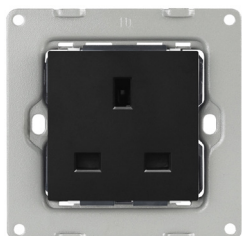

Push Button Series

1 Gang Push Button with Locator Light - White

Product Code	Dimensions (W×H×D)	Notes
ITR978-1000	86 x 86 mm	Without frame.

1 Gang Push Button with Locator Light - Black

Product Code	Dimensions (W×H×D)	Notes
ITR978-0000	86 x 86 mm	Without frame.

Interra UK & Universal Type Socket Series

UK Socket Series

13A UK Socket - White

Product Code	Dimensions (W×H×D)	Notes
ITR942-1000	86 x 86 mm	Without frame.

13A UK Switched Socket - White

Product Code	Dimensions (W×H×D)	Notes
ITR942-1001	86 x 86 mm	Without frame.

13A UK Switched Socket with 2 USB Chargers - White

Product Code	Dimensions (W×H×D)	Notes
ITR942-1021	86 x 86 mm	Without frame.

146 Type UK Switched Socket with 2 USB Chargers - White

Product Code	Dimensions (W×H×D)	Notes
ITR952-1022	147 x 86 mm	Without frame.