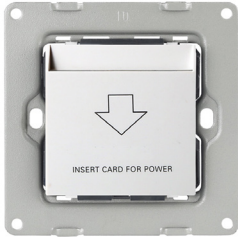

Interra UK Type Socket & Switch Series

Hotel Modules

Hotel Key Card Switch / Card Holder - White

Product Code	Dimensions (W×H×D)	Notes
ITR976-1000	86 x 86 mm	Without frame.