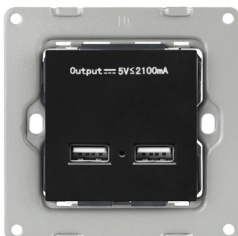

Double USB Charger - Black

Product Code	Dimensions (W×H×D)	Notes
ITR974-0020	86 x 86 mm	Without frame.