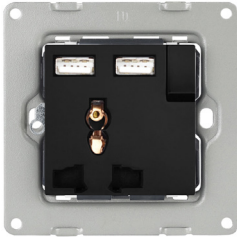

Product Code	Dimensions (W×H×D)	Notes
ITR950-1022	147 x 86 mm	Without frame.

3 Pin Universal Socket - Black

Product Code	Dimensions (W×H×D)	Notes
ITR940-0000	86 x 86 mm	Without frame.

3 Pin Universal Switched Socket - Black

Product Code	Dimensions (W×H×D)	Notes
ITR940-0001	86 x 86 mm	Without frame.

3 Pin Universal Socket with 2 USB Charger- Black

Product Code	Dimensions (W×H×D)	Notes
ITR940-0020	86 x 86 mm	Without frame.

Interra UK & Universal Type Socket Series

Universal Socket Series

3 Pin Universal Switched Socket with 2 USB Chargers - Black

Product Code	Dimensions (W×H×D)	Notes
ITR940-0021	86 x 86 mm	Without frame.

5 Pin Universal Switched Socket with 2 USB Chargers - Black

Product Code	Dimensions (W×H×D)	Notes
ITR941-0021	86 x 86 mm	Without frame.

146 Type 3 Pin Universal Switched Socket - Black

Product Code	Dimensions (W×H×D)	Notes
ITR950-0002	147 x 86 mm	Without frame.

146 Type 3 Pin Universal Switched Socket with 2 USB Chargers - Black