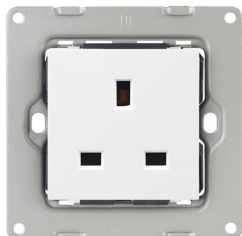

Push Button Series

1 Gang Push Button with Locator Light - White

Product Code	Dimensions (W×H×D)	Notes
ITR978-1000	86 x 86 mm	Without frame.

1 Gang Push Button with Locator Light - Black

Product Code	Dimensions (W×H×D)	Notes
ITR978-0000	86 x 86 mm	Without frame.

Interra UK & Universal Type Socket Series

UK Socket Series

13A UK Socket - White

Product Code	Dimensions (W×H×D)	Notes
ITR942-1000	86 x 86 mm	Without frame.

13A UK Switched Socket - White

Product Code	Dimensions (W×H×D)	Notes
ITR942-1001	86 x 86 mm	Without frame.

13A UK Switched Socket with 2 USB Chargers - White

Product Code	Dimensions (W×H×D)	Notes
ITR942-1021	86 x 86 mm	Without frame.

146 Type UK Switched Socket with 2 USB Chargers - White

Product Code	Dimensions (W×H×D)	Notes
ITR952-1022	147 x 86 mm	Without frame.