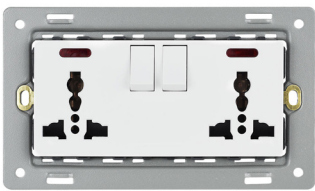

3 Pin Universal Switched Socket - White

Product Code	Dimensions (W×H×D)	Notes
ITR940-1001	86 x 86 mm	Without frame.

3 Pin Universal Socket with 2 USB Charger- White

Product Code	Dimensions (W×H×D)	Notes
ITR940-1020	86 x 86 mm	Without frame.

3 Pin Universal Switched Socket with USB Charger - White

Product Code	Dimensions (W×H×D)	Notes
ITR940-1021	86 x 86 mm	Without frame.

Interra UK & Universal Type Socket Series

Universal Socket Series

5 Pin Universal Switched Socket with 2 USB Chargers - White

Product Code	Dimensions (W×H×D)	Notes
ITR941-1021	86 x 86 mm	Without frame.

146 Type 3 Pin Universal Switched Socket - White

Product Code	Dimensions (W×H×D)	Notes
ITR950-1002	147 x 86 mm	Without frame.

146 Type 3 Pin Universal Switched Socket with 2 USB Chargers - White