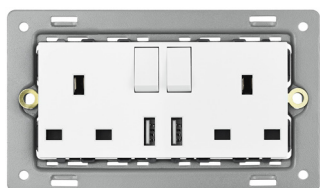

Push Button Series

1 Gang Push Button with Locator Light - White

Product Code	Dimensions (W×H×D)	Notes
ITR978-1000	86 x 86 mm	Without frame.

1 Gang Push Button with Locator Light - Black

Product Code	Dimensions (W×H×D)	Notes
ITR978-0000	86 x 86 mm	Without frame.

Interra UK & Universal Type Socket Series

UK Socket Series

13A UK Socket - White

Product Code	Dimensions (W×H×D)	Notes
ITR942-1000	86 x 86 mm	Without frame.

13A UK Switched Socket - White

Product Code	Dimensions (W×H×D)	Notes
ITR942-1001	86 x 86 mm	Without frame.

13A UK Switched Socket with 2 USB Chargers - White

Product Code	Dimensions (W×H×D)	Notes
ITR942-1021	86 x 86 mm	Without frame.

146 Type UK Switched Socket with 2 USB Chargers - White

Product Code	Dimensions (W×H×D)	Notes
ITR952-1022	147 x 86 mm	Without frame.