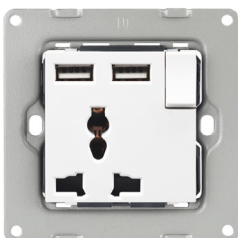

Interra UK & Universal Type Socket Series

UK Socket Series

13A UK Switched Socket with 2 USB Chargers - Black

Product Code	Dimensions (W×H×D)	Notes
ITR942-0021	86 x 86 mm	Without frame.

146 Type UK Switched Socket with 2 USB Chargers - Black

Product Code	Dimensions (W×H×D)	Notes
ITR952-0022	147 x 86 mm	Without frame.

Universal Socket Series

3 Pin Universal Socket - White

Product Code	Dimensions (W×H×D)	Notes
ITR940-1000	86 x 86 mm	Without frame.

3 Pin Universal Switched Socket - White

Product Code	Dimensions (W×H×D)	Notes
ITR940-1001	86 x 86 mm	Without frame.

3 Pin Universal Socket with 2 USB Charger- White

Product Code	Dimensions (W×H×D)	Notes
ITR940-1020	86 x 86 mm	Without frame.

3 Pin Universal Switched Socket with USB Charger - White

Product Code	Dimensions (W×H×D)	Notes
ITR940-1021	86 x 86 mm	Without frame.

Interra UK & Universal Type Socket Series

Universal Socket Series

5 Pin Universal Switched Socket with 2 USB Chargers - White