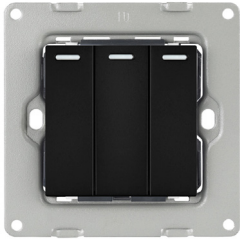

3 Gang Switch - White

Product Code	Dimensions (W×H×D)	Notes
ITR977-1003	86 x 86 mm	Without frame.

4 Gang Switch - White

Product Code	Dimensions (W×H×D)	Notes
ITR977-1004	86 x 86 mm	Without frame.

1 Gang Switch - Black

Product Code	Dimensions (W×H×D)	Notes
ITR977-0001	86 x 86 mm	Without frame.

2 Gang Switch - Black

Product Code	Dimensions (W×H×D)	Notes
ITR977-0002	86 x 86 mm	Frames & Mounting Boxes are not included.

Interra UK & Universal Type Switch Series

Conventional Switch Series

3 Gang Switch - Black

Product Code	Dimensions (W×H×D)	Notes
ITR977-0003	86 x 86 mm	Without frame.

4 Gang Switch - Black

Product Code	Dimensions (W×H×D)	Notes
ITR977-0004	86 x 86 mm	Without frame.