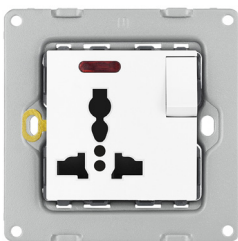

13A UK Socket - Black

Product Code	Dimensions (W×H×D)	Notes
ITR942-0000	86 x 86 mm	Without frame.

13A UK Switched Socket - Black

Product Code	Dimensions (W×H×D)	Notes
ITR942-0001	86 x 86 mm	Without frame.

Interra UK & Universal Type Socket Series

UK Socket Series

13A UK Switched Socket with 2 USB Chargers - Black

Product Code	Dimensions (W×H×D)	Notes
ITR942-0021	86 x 86 mm	Without frame.

146 Type UK Switched Socket with 2 USB Chargers - Black

Product Code	Dimensions (W×H×D)	Notes
ITR952-0022	147 x 86 mm	Without frame.

Universal Socket Series

3 Pin Universal Socket - White

Product Code	Dimensions (W×H×D)	Notes
ITR940-1000	86 x 86 mm	Without frame.

3 Pin Universal Switched Socket - White

Product Code	Dimensions (W×H×D)	Notes
ITR940-1001	86 x 86 mm	Without frame.

3 Pin Universal Socket with 2 USB Charger- White

Product Code	Dimensions (W×H×D)	Notes
ITR940-1020	86 x 86 mm	Without frame.