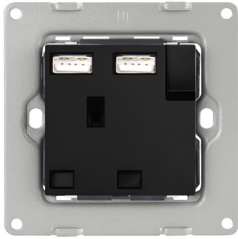

13A UK Switched Socket with 2 USB Chargers - White

Product Code	Dimensions (W×H×D)	Notes
ITR942-1021	86 x 86 mm	Without frame.

146 Type UK Switched Socket with 2 USB Chargers - White

Product Code	Dimensions (W×H×D)	Notes
ITR952-1022	147 x 86 mm	Without frame.

13A UK Socket - Black

Product Code	Dimensions (W×H×D)	Notes
ITR942-0000	86 x 86 mm	Without frame.

13A UK Switched Socket - Black

Product Code	Dimensions (W×H×D)	Notes
ITR942-0001	86 x 86 mm	Without frame.

Interra UK & Universal Type Socket Series

UK Socket Series

13A UK Switched Socket with 2 USB Chargers - Black

Product Code	Dimensions (W×H×D)	Notes
ITR942-0021	86 x 86 mm	Without frame.

146 Type UK Switched Socket with 2 USB Chargers - Black

Product Code	Dimensions (W×H×D)	Notes
ITR952-0022	147 x 86 mm	Without frame.

Universal Socket Series

3 Pin Universal Socket - White

Product Code	Dimensions (W×H×D)	Notes
ITR940-1000	86 x 86 mm	Without frame.