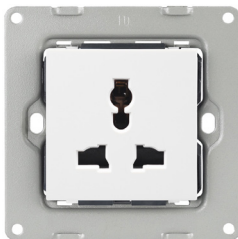

13A UK Socket - Black

Product Code	Dimensions (W×H×D)	Notes
ITR942-0000	86 x 86 mm	Without frame.

13A UK Switched Socket - Black

Product Code	Dimensions (W×H×D)	Notes
ITR942-0001	86 x 86 mm	Without frame.

Interra UK & Universal Type Socket Series

UK Socket Series

13A UK Switched Socket with 2 USB Chargers - Black

Product Code	Dimensions (W×H×D)	Notes
ITR942-0021	86 x 86 mm	Without frame.

146 Type UK Switched Socket with 2 USB Chargers - Black

Product Code	Dimensions (W×H×D)	Notes
ITR952-0022	147 x 86 mm	Without frame.

Universal Socket Series

3 Pin Universal Socket - White

Product Code	Dimensions (W×H×D)	Notes
ITR940-1000	86 x 86 mm	Without frame.

3 Pin Universal Switched Socket - White

Product Code	Dimensions (W×H×D)	Notes
ITR940-1001	86 x 86 mm	Without frame.

3 Pin Universal Socket with 2 USB Charger- White

Product Code	Dimensions (W×H×D)	Notes
ITR940-1020	86 x 86 mm	Without frame.