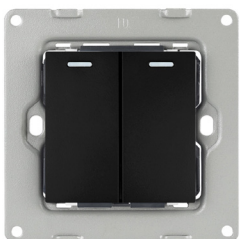

Gold Aluminium Eloxal Matt Brushed Frame - UK & Universal Type

ITR990-1102	1 Gang - Gold Aluminium Eloxal Matt Brushed Frame
ITR990-2102	2 Gang - Gold Aluminium Eloxal Matt Brushed Frame
ITR990-3102	3 Gang - Gold Aluminium Eloxal Matt Brushed Frame
ITR991-2102	1 Gang Double - Gold Aluminium Eloxal Matt Brushed Frame

Interra UK & Universal Type Switch Series

Conventional Switch Series

1 Gang Switch - White

Product Code	Dimensions (W×H×D)	Notes
ITR977-1001	86 x 86 mm	Without frame.

2 Gang Switch - White

Product Code	Dimensions (W×H×D)	Notes
ITR977-1002	86 x 86 mm	Without frame.

3 Gang Switch - White

Product Code	Dimensions (W×H×D)	Notes
ITR977-1003	86 x 86 mm	Without frame.

4 Gang Switch - White

Product Code	Dimensions (W×H×D)	Notes
ITR977-1004	86 x 86 mm	Without frame.

1 Gang Switch - Black

Product Code	Dimensions (W×H×D)	Notes
ITR977-0001	86 x 86 mm	Without frame.

2 Gang Switch - Black

Product Code	Dimensions (W×H×D)	Notes
ITR977-0002	86 x 86 mm	Frames & Mounting Boxes are not included.

Interra UK & Universal Type Switch Series