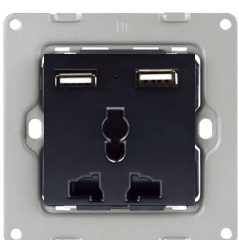

3 Pin Universal Switched Socket with USB Charger - White

Product Code	Dimensions (W×H×D)	Notes
ITR940-1021	86 x 86 mm	Without frame.

Interra UK & Universal Type Socket Series

Universal Socket Series

5 Pin Universal Switched Socket with 2 USB Chargers - White

Product Code	Dimensions (W×H×D)	Notes
ITR941-1021	86 x 86 mm	Without frame.

146 Type 3 Pin Universal Switched Socket - White

Product Code	Dimensions (W×H×D)	Notes
ITR950-1002	147 x 86 mm	Without frame.

146 Type 3 Pin Universal Switched Socket with 2 USB Chargers - White

Product Code	Dimensions (W×H×D)	Notes
ITR950-1022	147 x 86 mm	Without frame.

3 Pin Universal Socket - Black

Product Code	Dimensions (W×H×D)	Notes
ITR940-0000	86 x 86 mm	Without frame.

3 Pin Universal Switched Socket - Black

Product Code	Dimensions (W×H×D)	Notes
ITR940-0001	86 x 86 mm	Without frame.

3 Pin Universal Socket with 2 USB Charger- Black

Product Code	Dimensions (W×H×D)	Notes
ITR940-0020	86 x 86 mm	Without frame.

Interra UK & Universal Type Socket Series