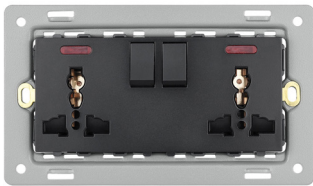

Product Code	Dimensions (W×H×D)	Notes
ITR940-0001	86 x 86 mm	Without frame.

3 Pin Universal Socket with 2 USB Charger- Black

Product Code	Dimensions (W×H×D)	Notes
ITR940-0020	86 x 86 mm	Without frame.

Interra UK & Universal Type Socket Series

Universal Socket Series

3 Pin Universal Switched Socket with 2 USB Chargers - Black

Product Code	Dimensions (W×H×D)	Notes
ITR940-0021	86 x 86 mm	Without frame.

5 Pin Universal Switched Socket with 2 USB Chargers - Black

Product Code	Dimensions (W×H×D)	Notes
ITR941-0021	86 x 86 mm	Without frame.

146 Type 3 Pin Universal Switched Socket - Black

Product Code	Dimensions (W×H×D)	Notes
ITR950-0002	147 x 86 mm	Without frame.

146 Type 3 Pin Universal Switched Socket with 2 USB Chargers - Black