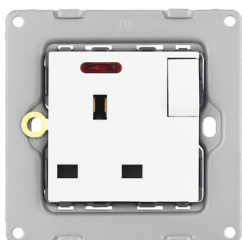

Conventional Switch Series

3 Gang Switch - Black

Product Code	Dimensions (W×H×D)	Notes
ITR977-0003	86 x 86 mm	Without frame.

4 Gang Switch - Black

Product Code	Dimensions (W×H×D)	Notes
ITR977-0004	86 x 86 mm	Without frame.

Push Button Series

1 Gang Push Button with Locator Light - White

Product Code	Dimensions (W×H×D)	Notes
ITR978-1000	86 x 86 mm	Without frame.

1 Gang Push Button with Locator Light - Black

Product Code	Dimensions (W×H×D)	Notes
ITR978-0000	86 x 86 mm	Without frame.

Interra UK & Universal Type Socket Series

UK Socket Series

13A UK Socket - White

Product Code	Dimensions (W×H×D)	Notes
ITR942-1000	86 x 86 mm	Without frame.

13A UK Switched Socket - White

Product Code	Dimensions (W×H×D)	Notes
ITR942-1001	86 x 86 mm	Without frame.

13A UK Switched Socket with 2 USB Chargers - White

Product Code	Dimensions (W×H×D)	Notes
ITR942-1021	86 x 86 mm	Without frame.

146 Type UK Switched Socket with 2 USB Chargers - White

Product Code	Dimensions (W×H×D)	Notes
ITR952-1022	147 x 86 mm	Without frame.