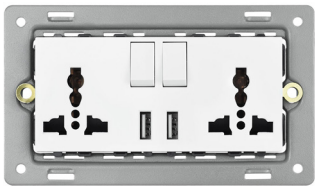

3 Pin Universal Switched Socket - White

Product Code	Dimensions (W×H×D)	Notes
ITR940-1001	86 x 86 mm	Without frame.

3 Pin Universal Socket with 2 USB Charger- White

Product Code	Dimensions (W×H×D)	Notes
ITR940-1020	86 x 86 mm	Without frame.

3 Pin Universal Switched Socket with USB Charger - White

Product Code	Dimensions (W×H×D)	Notes
ITR940-1021	86 x 86 mm	Without frame.

Interra UK & Universal Type Socket Series

Universal Socket Series

5 Pin Universal Switched Socket with 2 USB Chargers - White

Product Code	Dimensions (W×H×D)	Notes
ITR941-1021	86 x 86 mm	Without frame.

146 Type 3 Pin Universal Switched Socket - White

Product Code	Dimensions (W×H×D)	Notes
ITR950-1002	147 x 86 mm	Without frame.

146 Type 3 Pin Universal Switched Socket with 2 USB Chargers - White

Product Code	Dimensions (W×H×D)	Notes
ITR950-1022	147 x 86 mm	Without frame.

3 Pin Universal Socket - Black

Product Code	Dimensions (W×H×D)	Notes
ITR940-0000	86 x 86 mm	Without frame.

3 Pin Universal Switched Socket - Black