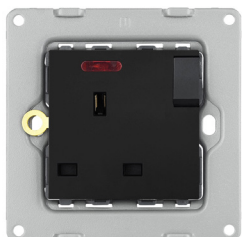

Interra UK & Universal Type Socket Series

UK Socket Series

13A UK Socket - White

Product Code	Dimensions (W×H×D)	Notes
ITR942-1000	86 x 86 mm	Without frame.

13A UK Switched Socket - White

Product Code	Dimensions (W×H×D)	Notes
ITR942-1001	86 x 86 mm	Without frame.

13A UK Switched Socket with 2 USB Chargers - White

Product Code	Dimensions (W×H×D)	Notes
ITR942-1021	86 x 86 mm	Without frame.

146 Type UK Switched Socket with 2 USB Chargers - White

Product Code	Dimensions (W×H×D)	Notes
ITR952-1022	147 x 86 mm	Without frame.

13A UK Socket - Black

Product Code	Dimensions (W×H×D)	Notes
ITR942-0000	86 x 86 mm	Without frame.

13A UK Switched Socket - Black

Product Code	Dimensions (W×H×D)	Notes
ITR942-0001	86 x 86 mm	Without frame.

Interra UK & Universal Type Socket Series

UK Socket Series

13A UK Switched Socket with 2 USB Chargers - Black

Product Code	Dimensions (W×H×D)	Notes
ITR942-0021	86 x 86 mm	Without frame.

146 Type UK Switched Socket with 2 USB Chargers - Black