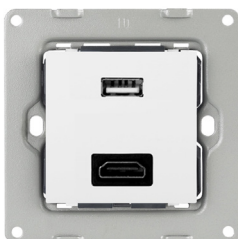

HDMI Socket + USB Charger - White

Product Code	Dimensions (W×H×D)	Notes
ITR975-1010	86 x 86 mm	Without frame.