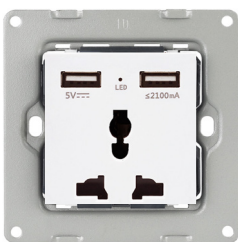

Interra UK & Universal Type Socket Series

UK Socket Series

13A UK Switched Socket with 2 USB Chargers - Black

Product Code	Dimensions (W×H×D)	Notes
ITR942-0021	86 x 86 mm	Without frame.

146 Type UK Switched Socket with 2 USB Chargers - Black

Product Code	Dimensions (W×H×D)	Notes
ITR952-0022	147 x 86 mm	Without frame.

Universal Socket Series

3 Pin Universal Socket - White

Product Code	Dimensions (W×H×D)	Notes
ITR940-1000	86 x 86 mm	Without frame.

3 Pin Universal Switched Socket - White

Product Code	Dimensions (W×H×D)	Notes
ITR940-1001	86 x 86 mm	Without frame.

3 Pin Universal Socket with 2 USB Charger- White

Product Code	Dimensions (W×H×D)	Notes
ITR940-1020	86 x 86 mm	Without frame.

3 Pin Universal Switched Socket with USB Charger - White

Product Code	Dimensions (W×H×D)	Notes
ITR940-1021	86 x 86 mm	Without frame.

Interra UK & Universal Type Socket Series

Universal Socket Series

5 Pin Universal Switched Socket with 2 USB Chargers - White