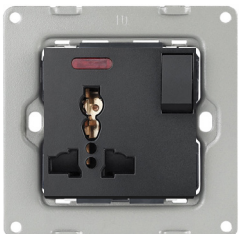

3 Pin Universal Switched Socket with USB Charger - White

Product Code	Dimensions (W×H×D)	Notes
ITR940-1021	86 x 86 mm	Without frame.

Interra UK & Universal Type Socket Series

Universal Socket Series

5 Pin Universal Switched Socket with 2 USB Chargers - White

Product Code	Dimensions (W×H×D)	Notes
ITR941-1021	86 x 86 mm	Without frame.

146 Type 3 Pin Universal Switched Socket - White

Product Code	Dimensions (W×H×D)	Notes
ITR950-1002	147 x 86 mm	Without frame.

146 Type 3 Pin Universal Switched Socket with 2 USB Chargers - White

Product Code	Dimensions (W×H×D)	Notes
ITR950-1022	147 x 86 mm	Without frame.

3 Pin Universal Socket - Black

Product Code	Dimensions (W×H×D)	Notes
ITR940-0000	86 x 86 mm	Without frame.

3 Pin Universal Switched Socket - Black

Product Code	Dimensions (W×H×D)	Notes
ITR940-0001	86 x 86 mm	Without frame.

3 Pin Universal Socket with 2 USB Charger- Black

Product Code	Dimensions (W×H×D)	Notes
ITR940-0020	86 x 86 mm	Without frame.

Interra UK & Universal Type Socket Series