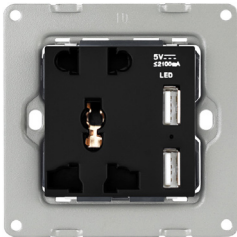

Product Code	Dimensions (W×H×D)	Notes
ITR950-1022	147 x 86 mm	Without frame.

3 Pin Universal Socket - Black

Product Code	Dimensions (W×H×D)	Notes
ITR940-0000	86 x 86 mm	Without frame.

3 Pin Universal Switched Socket - Black

Product Code	Dimensions (W×H×D)	Notes
ITR940-0001	86 x 86 mm	Without frame.

3 Pin Universal Socket with 2 USB Charger- Black

Product Code	Dimensions (W×H×D)	Notes
ITR940-0020	86 x 86 mm	Without frame.

Interra UK & Universal Type Socket Series

Universal Socket Series

3 Pin Universal Switched Socket with 2 USB Chargers - Black

Product Code	Dimensions (W×H×D)	Notes
ITR940-0021	86 x 86 mm	Without frame.

5 Pin Universal Switched Socket with 2 USB Chargers - Black

Product Code	Dimensions (W×H×D)	Notes
ITR941-0021	86 x 86 mm	Without frame.

146 Type 3 Pin Universal Switched Socket - Black

Product Code	Dimensions (W×H×D)	Notes
ITR950-0002	147 x 86 mm	Without frame.

146 Type 3 Pin Universal Switched Socket with 2 USB Chargers - Black