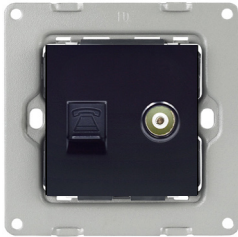

HDMI Socket + USB Charger - White

Product Code	Dimensions (W×H×D)	Notes
ITR975-1010	86 x 86 mm	Without frame.

Interra UK & Universal Type Socket Series

TV/SAT & Data Socket Series

Single TV and Single R11 Telephone Socket - Black