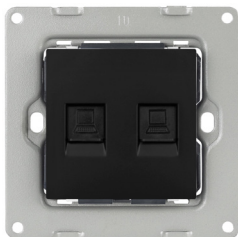

2 x RJ45 Data Socket CAT6 - Black

Product Code	Dimensions (W×H×D)	Notes
ITR973-0002	86 x 86 mm	Without frame.