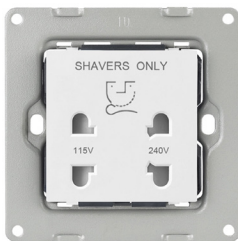

Product Code	Dimensions (W×H×D)	Notes
ITR974-0020	86 x 86 mm	Without frame.

HDMI Socket +USB Charger - Black

Product Code	Dimensions (W×H×D)	Notes
ITR975-0010	86 x 86 mm	Without frame.

Interra UK Type Socket & Switch Series

Hotel Modules

Hotel Key Card Switch / Card Holder - White

Product Code	Dimensions (W×H×D)	Notes
ITR976-1000	86 x 86 mm	Without frame.

Hotel Key Card Holder (Energy Saver) - Black

Product Code	Dimensions (W×H×D)	Notes
ITR976-0000	86 x 86 mm	Without frame.

Shaver Socket - White

Product Code	Dimensions (W×H×D)	Notes
ITR970-1000	86 x 86 mm	Without frame.

Shaver Socket - Black

Product Code	Dimensions (W×H×D)	Notes
ITR970-0000	86 x 86 mm	Without frame.

'INTERRA