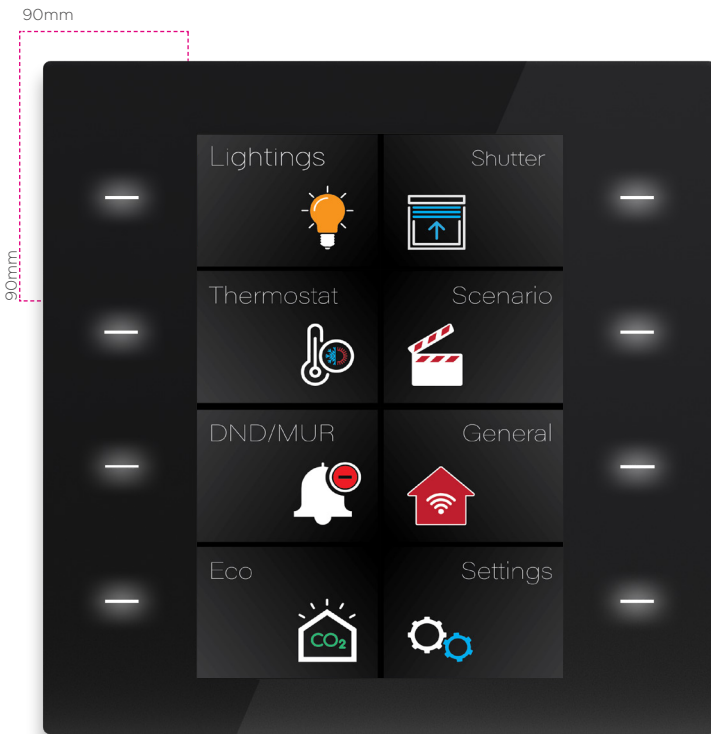

KNX Touch Switch Series

Interra Just Touch

Dreams switch to a reality

Interra Just Touch is a new generation thermostatic touch controller supporting up to 48 control points with 6+1 pages. With its extremely slim 1 mm high-quality glass capacitive full touch screen, and 8 touch buttons, it's one of the finest and thinnest switches in its class. It comes with pure black and pure white color finishes including its plastic parts and can control everything in a room that you can imagine.

New Generation Thermostatic KNX Touch Switch Series

Special Thermostat Page

Interra Just Touch has a special thermostat page to control any heating, cooling, ventilation, or air conditioning systems. It also shows the degrees of the room through its temperature and humidity sensor on it.

Up to 48 Control Points

Interra Just Touch can be programmed to control up to 48 control points and these control points can be organized in its 6+1 different page options.

Full Control on Lighting

Interra Just Touch provides a perfect lighting control experience and it has different functions for lighting controls such as on/off, dimming, RGB control, and tunable white control.