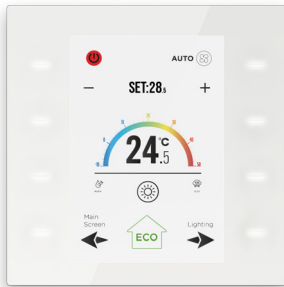

Interra Just Touch

Interra Just Touch Series

Interra Just Touch with Touch Screen - Black Glass

Product Code	Dimensions (W×H×D)	Notes
ITR328-1101	90 x 90 x 37 mm	Mounting accessories are included in the box.

Technical Details

Temperature Sensor: $\pm 0.2^{\circ}\text{C}$ Sensitivity
Humidity Sensor: $\pm 2\%$ RH Sensitivity
Display: 320 RGB x 480 Dots TFT LCD
Material: PC-ABS + Touch Layer

Consumption: 20 mA
Power Supply: KNX Bus
CX Mode: S-Mode
Protection Class: IP 20

Interra Just Touch with Touch Screen - White Glass

Product Code	Dimensions (W×H×D)	Notes
ITR328-1102	90 x 90 x 37 mm	Mounting accessories are included in the box.

Technical Details

Temperature Sensor: $\pm 0.2^{\circ}\text{C}$ Sensitivity
Humidity Sensor: $\pm 2\%$ RH Sensitivity
Display: 320 RGB x 480 Dots TFT LCD
Material: PC-ABS + Touch Layer

Consumption: 20 mA
Power Supply: KNX Bus
CX Mode: S-Mode
Protection Class: IP 20