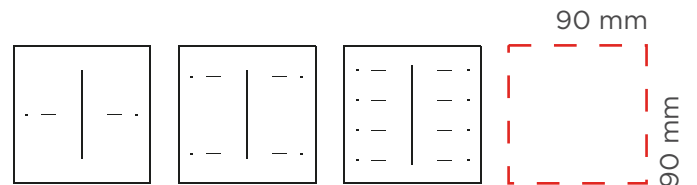

Feel special every day

Interra Pure Touch is a premium touch switch of Interra which is a perfect match for Just Touch projects. With its extremely slim 1 mm high-quality glass finish, and touch buttons, it's one of the finest and thinnest switches in its class. It comes with pure black and pure white color finishes including its plastic parts and with 2, 4, and 8 button options. It matches perfectly the Just Touch architectural design to create uniformity in projects.

It performs the control of all functions required for building automation, such as switching, toggle, dimming, shutter/blinds, thermostat controls, scenes, value, 2 channels, and step switching mode features. Besides internal temperature and humidity sensors, with its brightness sensor, its feedback LEDs manage their own brightness level to be your indicator at night.