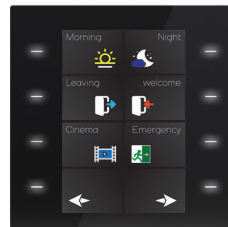

KNX Touch Switch Series

Interra Just Touch

Dreams switch to a reality

Interra Just Touch is a new generation thermostatic touch controller supporting up to 48 control points with 6+1 pages. With its extremely slim 1 mm high-quality glass capacitive full touch screen, and 8 touch buttons, it's one of the finest and thinnest switches in its class. It comes with pure black and pure white color finishes including its plastic parts and can control everything in a room that you can imagine.

With all these features, it provides great flexibility in terms of room controlling and architectural design and provides efficient solutions for residential homes or commercial applications such as hotel rooms, offices, and medical practices. Its user-friendly design makes smart buildings more easier to control and removes the complexity from your life. All you need is one simple touch to activate anything.

New Generation Thermostatic KNX Touch Switch Series

Special Thermostat Page

Interra Just Touch has a special thermostat page to control any heating, cooling, ventilation, or air conditioning systems. It also shows the degrees of the room through its temperature and humidity sensor on it.

It performs the control of all functions required for building automation, such as switching, toggle, dimming, shutter/blinds, thermostat controls, scenes, value, 2 channels, and step switching mode features. Besides internal temperature and humidity sensors, with its brightness sensor, its feedback LEDs manage their own brightness level to be your indicator at night.