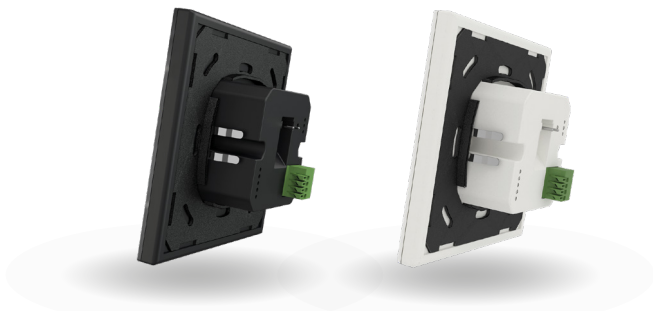

Each
Interra
product is
designed
to be
unique.

Interra Pure Touch

Feel special every day

Interra Pure Touch is a premium touch switch of Interra which is a perfect match for Just Touch projects. With its extremely slim 1 mm high-quality glass finish, and touch buttons, it's one of the finest and thinnest switches in its class. It comes with pure black and pure white color finishes including its plastic parts and with 2, 4, and 8 button options. It matches perfectly the Just Touch architectural design to create uniformity in projects.