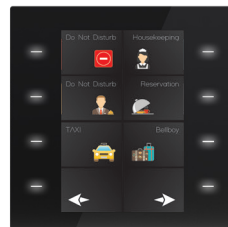

New Generation Thermostatic KNX Touch Switch Series

Special Thermostat Page

Interra Just Touch has a special thermostat page to control any heating, cooling, ventilation, or air conditioning systems. It also shows the degrees of the room through its temperature and humidity sensor on it.

Up to 48 Control Points

Interra Just Touch can be programmed to control up to 48 control points and these control points can be organized in its 6+1 different page options.

Full Control on Lighting

Interra Just Touch provides a perfect lighting control experience and it has different functions for lighting controls such as on/off, dimming, RGB control, and tunable white control.