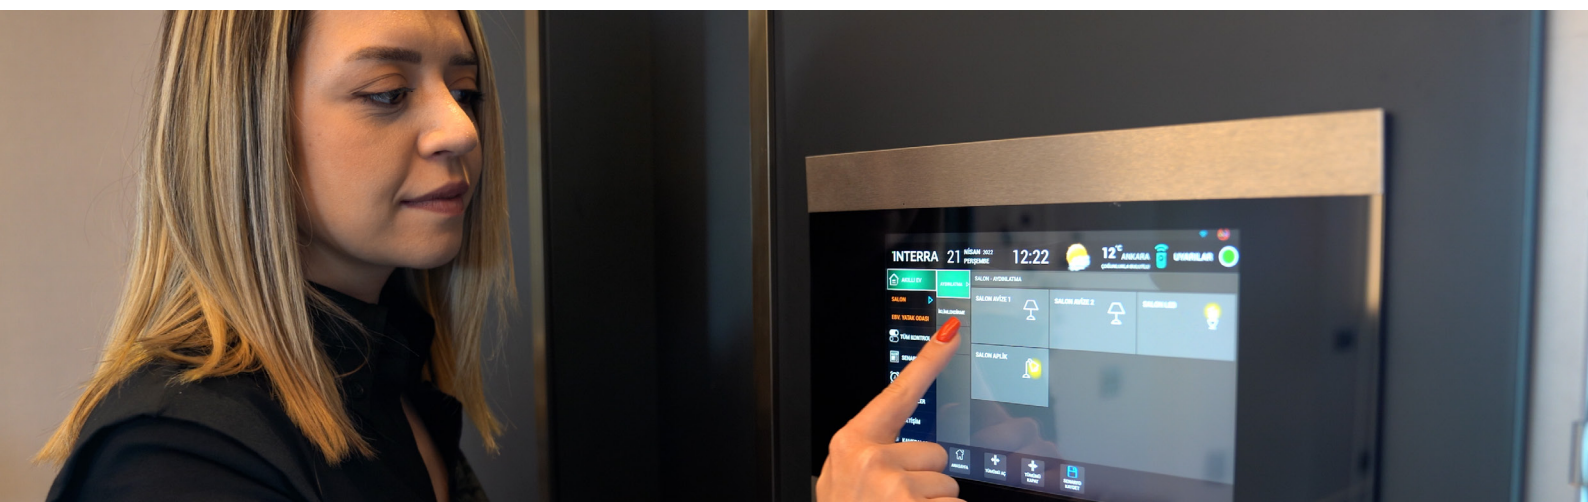

Interra 4 KNX Touch Panel

Interra 4 - KNX Touch Panel

Never goes out of style!

Your home will never go out of style with Interra 4's minimalistic, slim and timeless design with a 5mm screen thickness. Interra 4 touch panels are designed to control the entire smart building system from a single smart point. It can control complex systems such as switches, sensors, lighting, heating systems, camera, alarm systems, and many more from a central point.

Control Everything

It allows you to control easily all daily routines of a smart building from lighting, blinds, personalized room scenes, time programs to room temperature, data from your weather station to be easily controlled by one device.

Mobile Control

Whether blinds, lights, heating, air conditioning, scenes, cameras or time programs, Interra 4 Touch Panels provide full mobile control for all the needs of a smart life by matching with our free InterraPro application which can be downloaded on App Store or Google Play.

Intercom Services

If you have an outdoor video station at your home, Interra 4 Touch Panel can be used as an indoor video station for controlling intercom services such as viewing the guests, communicating with them, opening the outdoors, getting notifications and many more.