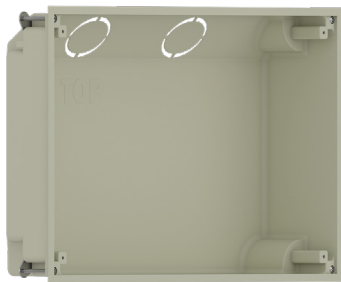

Interra 4 - 7" Touch Panel Frame - Black Aluminium

Product Code	Dimensions (W×H×D)	Notes
ITR107-0201	360 x 28 x 2 mm	Doesn't require a professional assembly.

Interra 4 - 7" Touch Panel Frame - Stainless Steel

Product Code	Dimensions (W×H×D)	Notes
ITR107-0203	360 x 28 x 2 mm	Doesn't require a professional assembly.

Interra 4 - 7" Touch Panel Frame - Gold Plated Stainless Steel

Product Code	Dimensions (W×H×D)	Notes
ITR107-0208	360 x 28 x 2 mm	Doesn't require a professional assembly.

Interra 4 - Touch Panel Flush Mounting Boxes

Interra 4 - 10.1" Touch Panel Flush Mounting Box

Product Code	Dimensions (W×H×D)	Notes
ITR110-9004	330 x 195 x 68.5 mm	Requires a professional assembly.

Interra 4 - 7" Touch Panel Flush Mounting Box