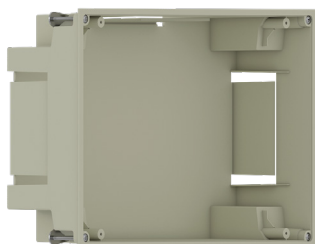

Product Code	Dimensions (W×H×D)	Notes
ITR107-0203	360 x 28 x 2 mm	Doesn't require a professional assembly.

Interra 4 - 7" Touch Panel Frame - Gold Plated Stainless Steel

Product Code	Dimensions (W×H×D)	Notes
ITR107-0208	360 x 28 x 2 mm	Doesn't require a professional assembly.

Interra 4 - Touch Panel Flush Mounting Boxes

Interra 4 - 10.1" Touch Panel Flush Mounting Box

Product Code	Dimensions (W×H×D)	Notes
ITR110-9004	330 x 195 x 68.5 mm	Requires a professional assembly.

Interra 4 - 7" Touch Panel Flush Mounting Box

Product Code	Dimensions (W×H×D)	Notes
ITR107-9004	252 x 161 x 68,5 mm	Requires a professional assembly.

InterraPro Mobile Solutions

InterraPro Application

With the free Mobile and Smart Watch application developed by Interra engineers, your home is at your fingertips wherever you are! By downloading InterraPro application and matching it with your Touch Panel, you can quickly and easily control your home from your mobile phone or smart watch.